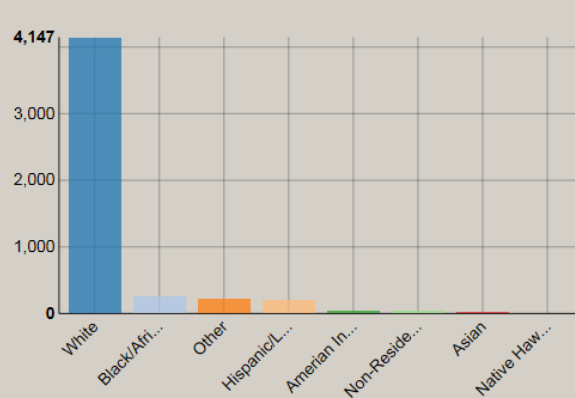

Wallace State Community College Demographics Dashboard

Select Term:

Total Enrollment:

As of:

Enrollment by Status

Enrollment by Age

Enrollment by Top 5 Counties

Enrollment by Gender

Enrollment by Ethnicity/Race

Enrollment by Division