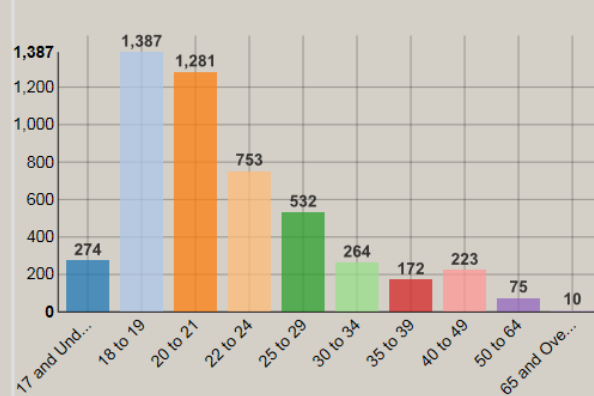

Wallace State Community College Demographics Dashboard

Select Term:

Total Enrollment:

As of:

Enrollment by Status

Enrollment by Age

Enrollment by Top 5 Counties

Enrollment by Gender

Enrollment by Ethnicity/Race

Enrollment by Division