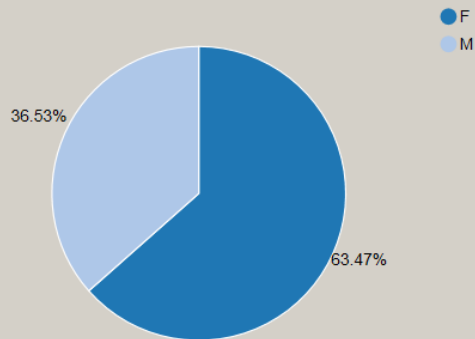

Wallace State Community College Demographics Dashboard

Select Term:

Total Enrollment:

As of:

Enrollment by Status

Enrollment by Age

Enrollment by Top 5 Counties

Enrollment by Gender

Enrollment by Ethnicity/Race

Enrollment by Division