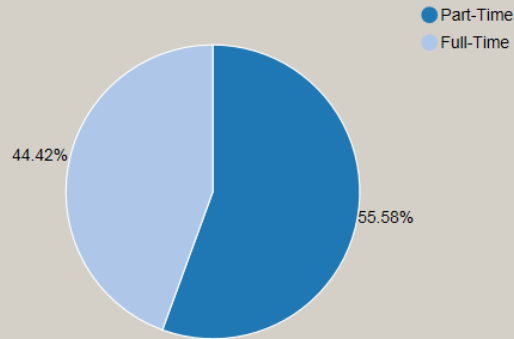

Wallace State Community College Demographics Dashboard

Select Term:

Total Enrollment:

As of:

Enrollment by Status

Enrollment by Age

Enrollment by Top 5 Counties

Enrollment by Gender

Enrollment by Ethnicity/Race

Enrollment by Division