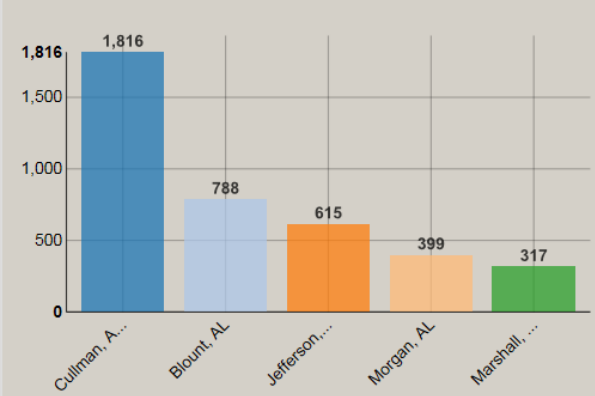

Wallace State Community College Demographics Dashboard

Select Term:

Total Enrollment:

As of:

Enrollment by Status

Enrollment by Age

Enrollment by Top 5 Counties

Enrollment by Gender

Enrollment by Ethnicity/Race

Enrollment by Division