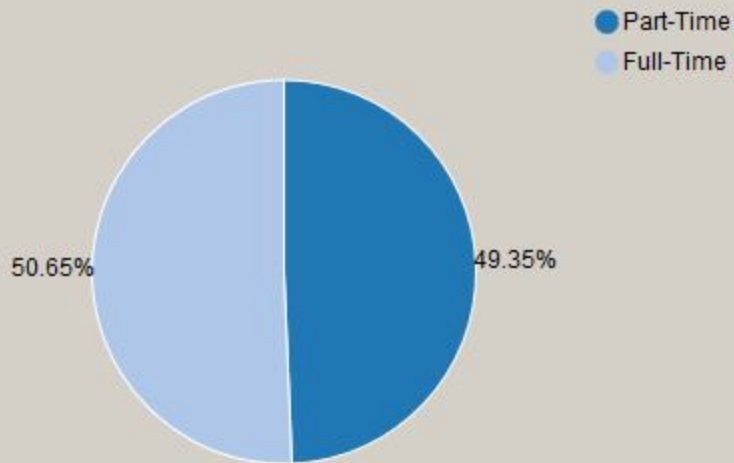

# Wallace State Community College Demographics Dashboard

Select Term:

Total Enrollment:

As of:

### Enrollment by Status