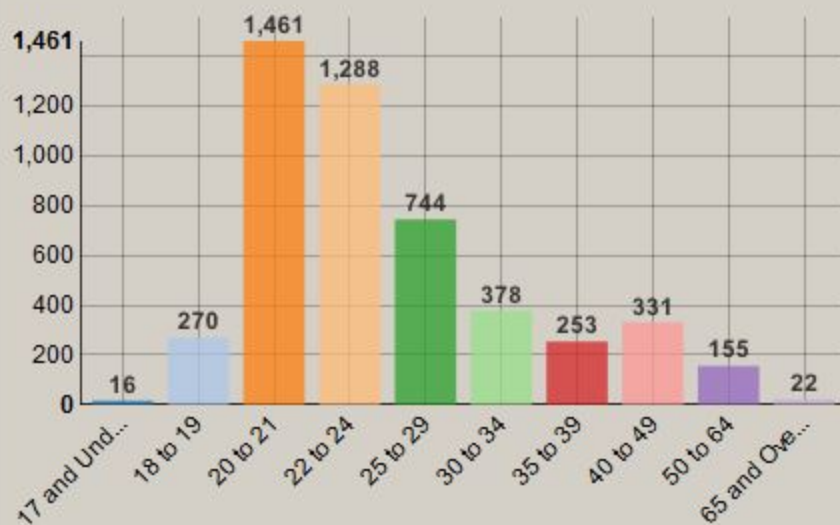

# Wallace State Community College Demographics Dashboard

Select Term:

Total Enrollment:

As of:

### Enrollment by Status

### Enrollment by Age