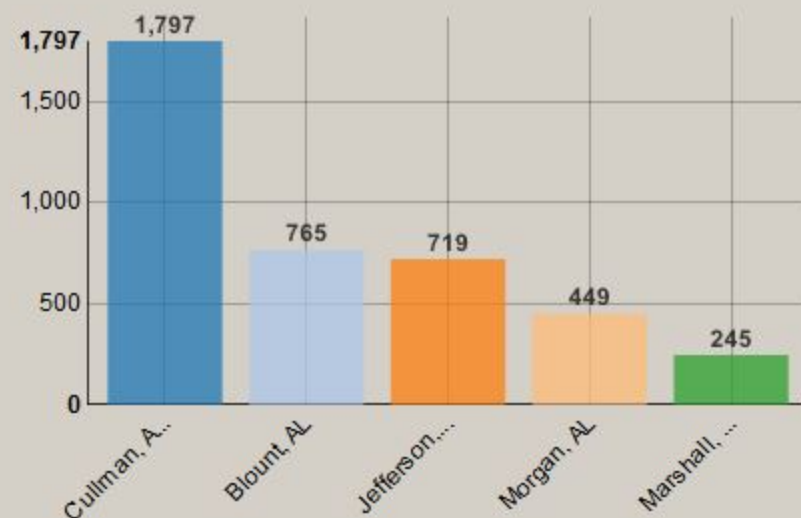

Enrollment by Top 5 Counties