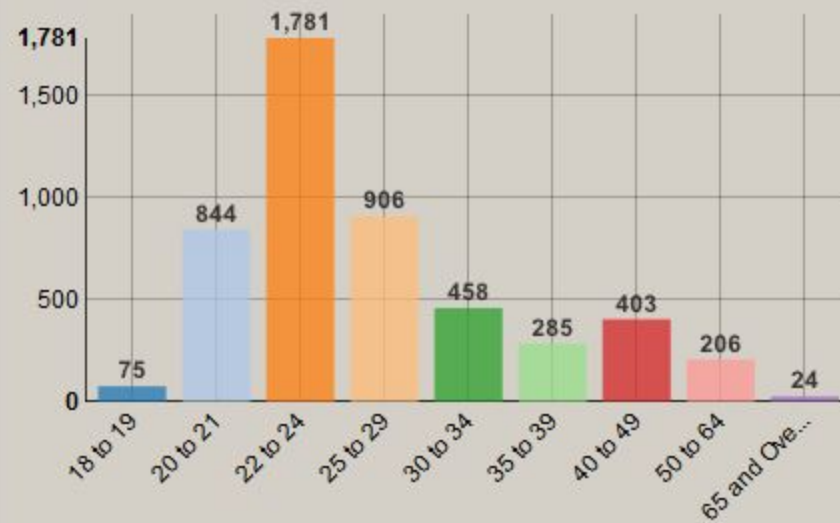

Wallace State Community College Demographics Dashboard

Select Term:

Total Enrollment:

As of:

Enrollment by Status

Enrollment by Age

Enrollment by Top 5 Counties

Enrollment by Gender

Enrollment by Ethnicity/Race

Enrollment by College