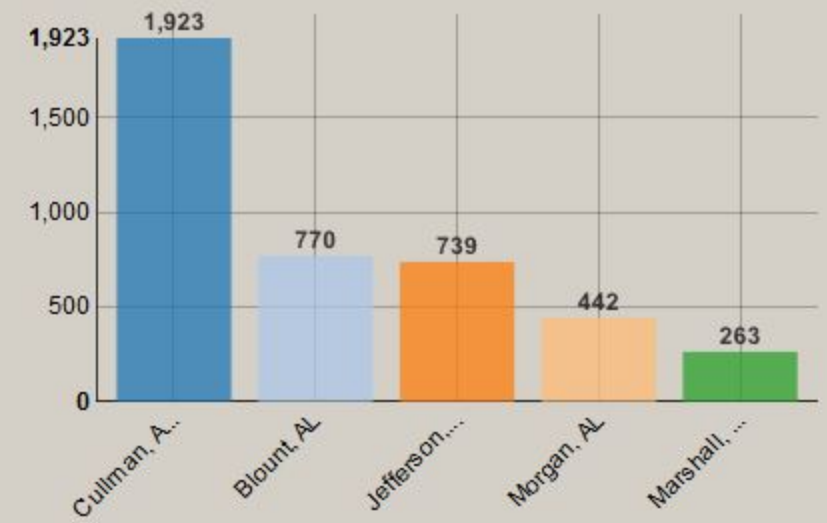

Wallace State Community College Demographics Dashboard

Select Term:

Total Enrollment:

As of:

Enrollment by Status

Enrollment by Age

Enrollment by Top 5 Counties

Enrollment by Gender

Enrollment by Ethnicity/Race

Enrollment by College