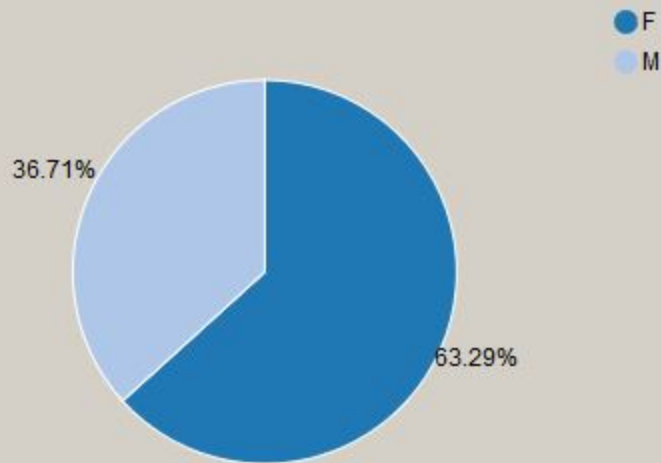

Wallace State Community College Demographics Dashboard

Select Term:

Total Enrollment:

As of:

Enrollment by Status

Enrollment by Age

Enrollment by Top 5 Counties

Enrollment by Gender

Enrollment by Ethnicity/Race

Enrollment by College