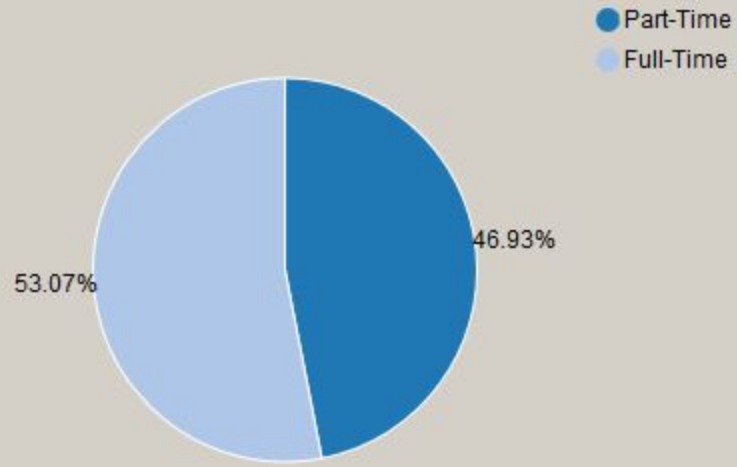

Wallace State Community College Demographics Dashboard

Select Term:

Total Enrollment:

As of:

Enrollment by Status

Enrollment by Age

Enrollment by Top 5 Counties

Enrollment by Gender

Enrollment by Ethnicity/Race

Enrollment by College