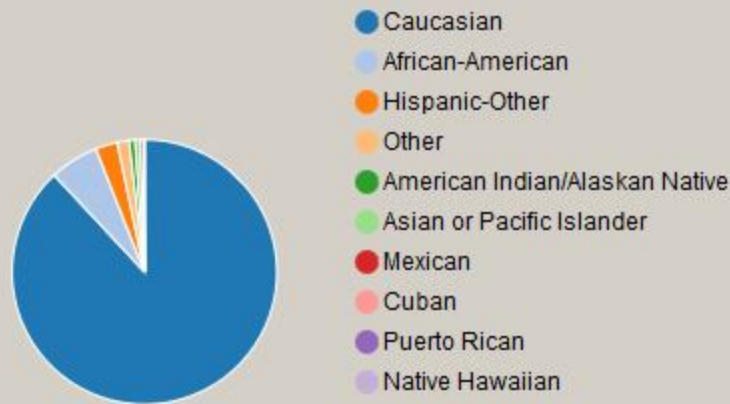

Wallace State Community College Demographics Dashboard

Select Term:

Total Enrollment:

As of:

Enrollment by Status

Enrollment by Age

Enrollment by Top 5 Counties

Enrollment by Gender

Enrollment by Ethnicity/Race

Enrollment by College