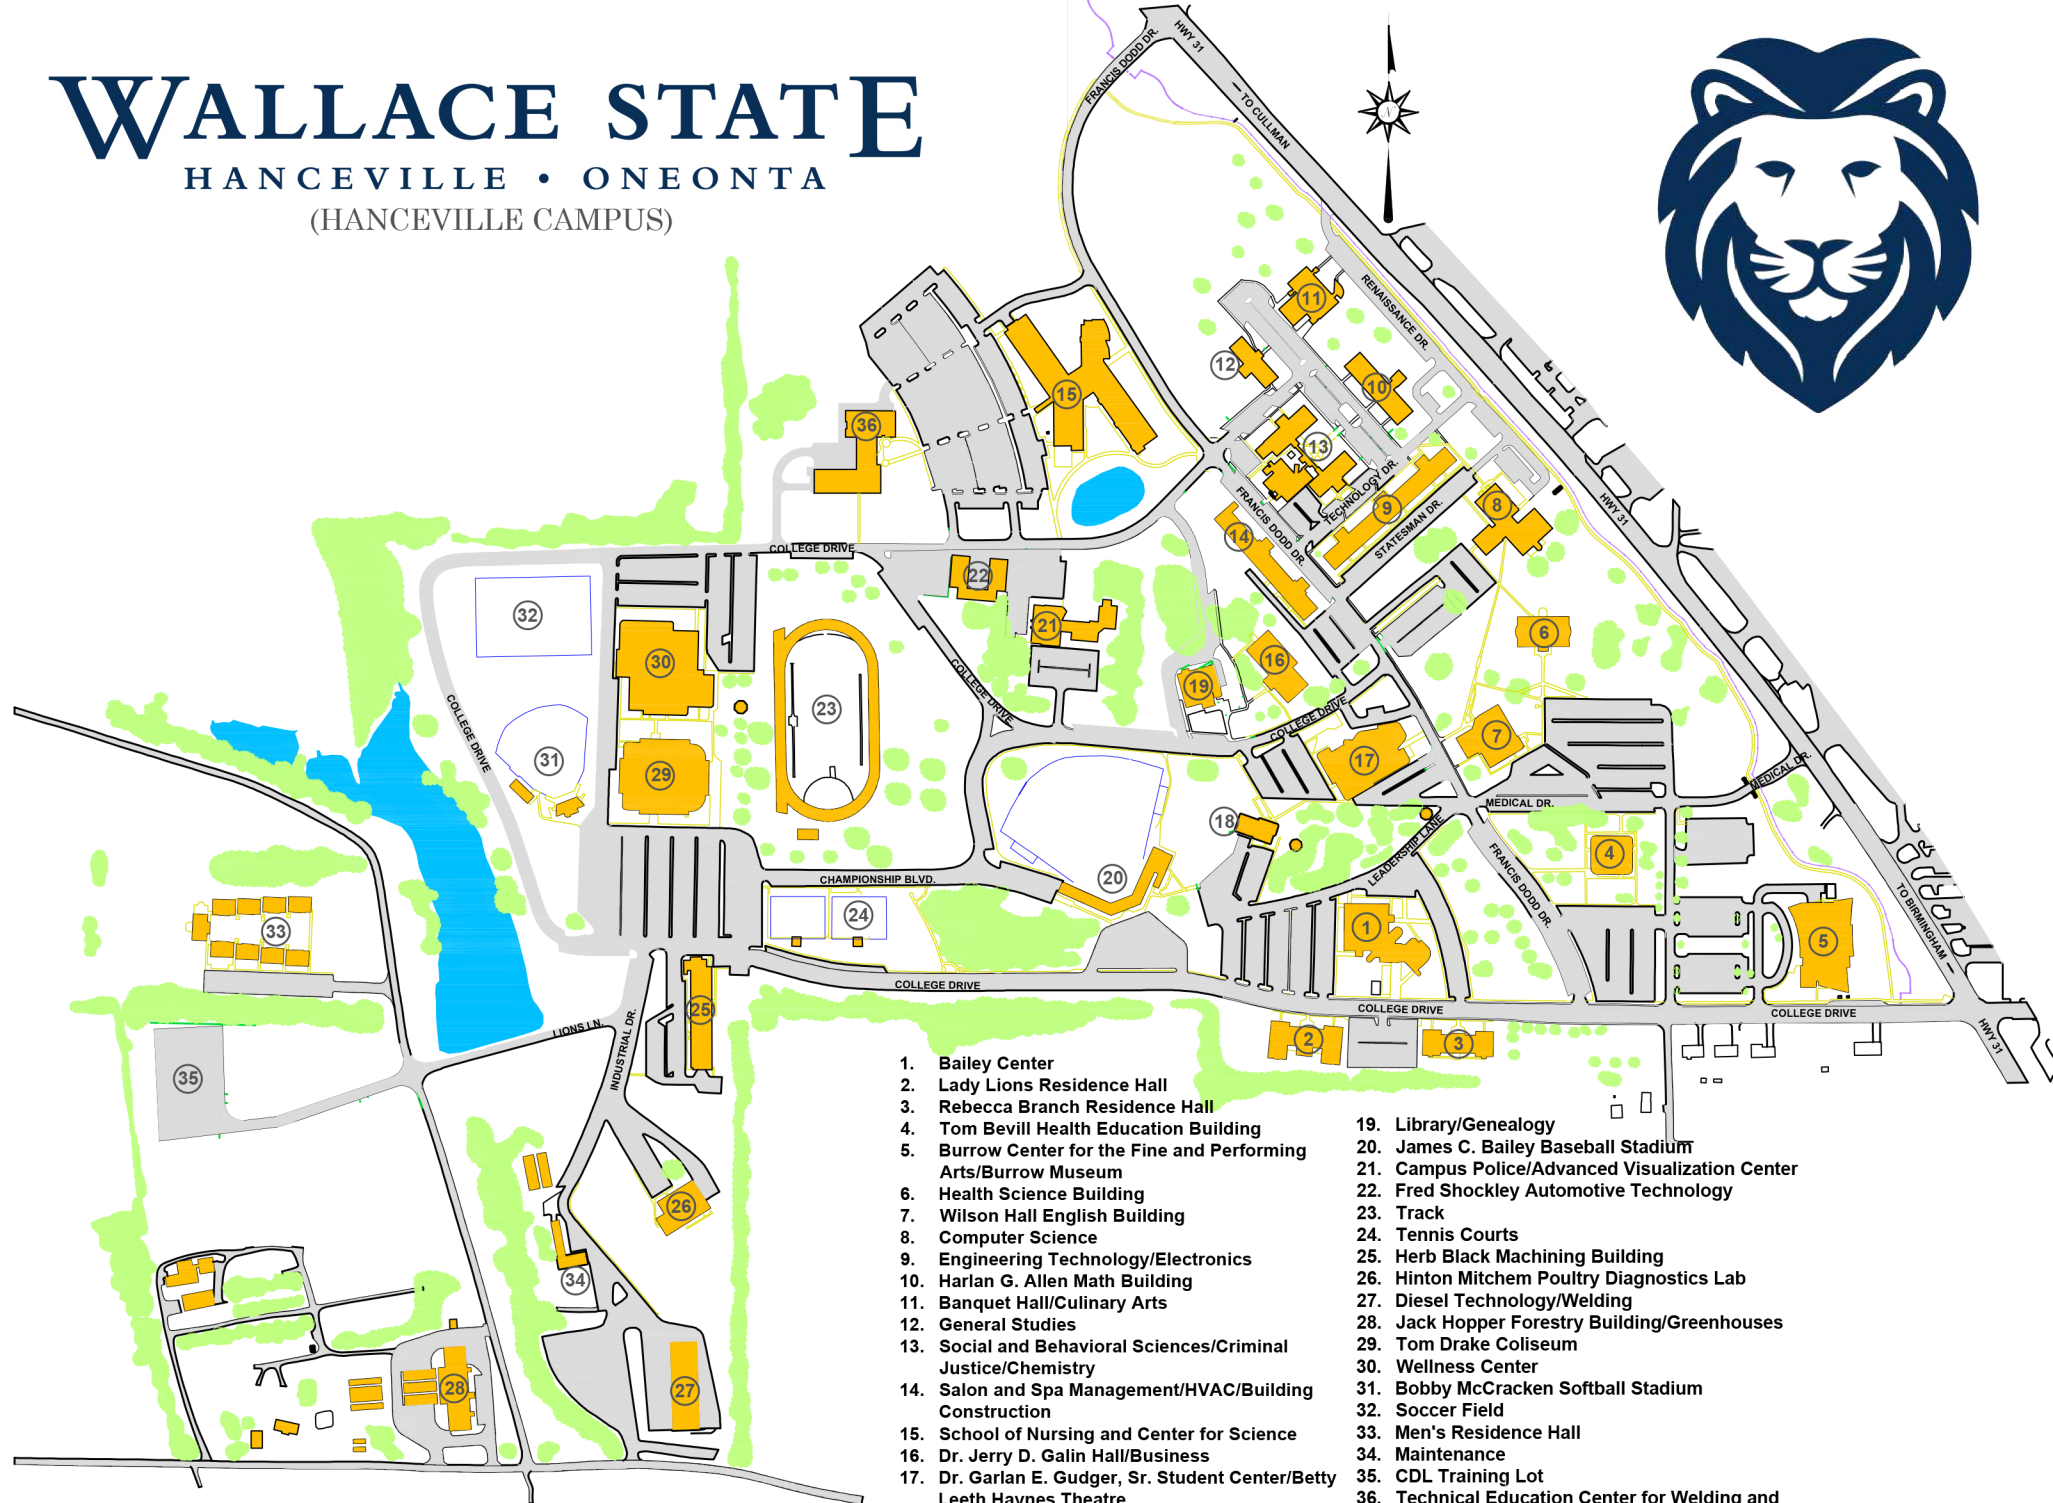

WALLACE STATE

HANCEVILLE • ONEONTA
(HANCEVILLE CAMPUS)

- | | |
|-------------------------------------------------------------------------|-----------------------------------------------------------------|
| 1. Bailey Center | 19. Library/Genealogy |
| 2. Lady Lions Residence Hall | 20. James C. Bailey Baseball Stadium |
| 3. Rebecca Branch Residence Hall | 21. Campus Police/Advanced Visualization Center |
| 4. Tom Bevell Health Education Building | 22. Fred Shockley Automotive Technology |
| 5. Burrow Center for the Fine and Performing Arts/Burrow Museum | 23. Track |
| 6. Health Science Building | 24. Tennis Courts |
| 7. Wilson Hall English Building | 25. Herb Black Machining Building |
| 8. Computer Science | 26. Hinton Mitchem Poultry Diagnostics Lab |
| 9. Engineering Technology/Electronics | 27. Diesel Technology/Welding |
| 10. Harlan G. Allen Math Building | 28. Jack Hopper Forestry Building/Greenhouses |
| 11. Banquet Hall/Culinary Arts | 29. Tom Drake Coliseum |
| 12. General Studies | 30. Wellness Center |
| 13. Social and Behavioral Sciences/Criminal Justice/Chemistry | 31. Bobby McCracken Softball Stadium |
| 14. Salon and Spa Management/HVAC/Building Construction | 32. Soccer Field |
| 15. School of Nursing and Center for Science | 33. Men's Residence Hall |
| 16. Dr. Jerry D. Galin Hall/Business | 34. Maintenance |
| 17. Dr. Garlan E. Gudger, Sr. Student Center/Betty Leeth Haynes Theatre | 35. CDL Training Lot |
| 18. Bookstore | 36. Technical Education Center for Welding and Entrepreneurship |